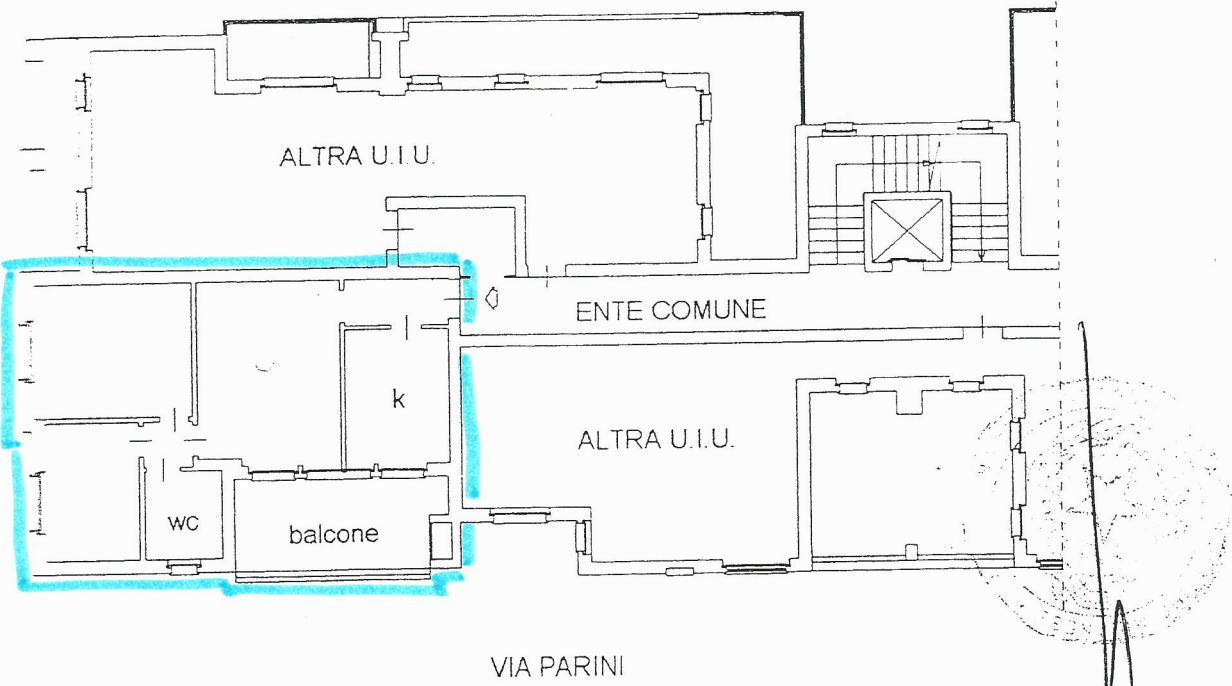

MC Accordo N. U. 917

N. 7182  
*Antonio Bernardi*

PIANTA PIANO PRIMO

- 2.70

*Luigi Bernardi*

PIANTA PIANO SEMINTERRATO

- 2.40

*Luigi Bernardi*  
D. Ottavio Orsini

The text block contains two signatures and a circular stamp. The stamp is partially obscured by the signature 'D. Ottavio Orsini'. Below the stamp is a circular diagram with a stylized 'Z' or 'N' shape inside, possibly representing a compass rose or a specific architectural symbol.